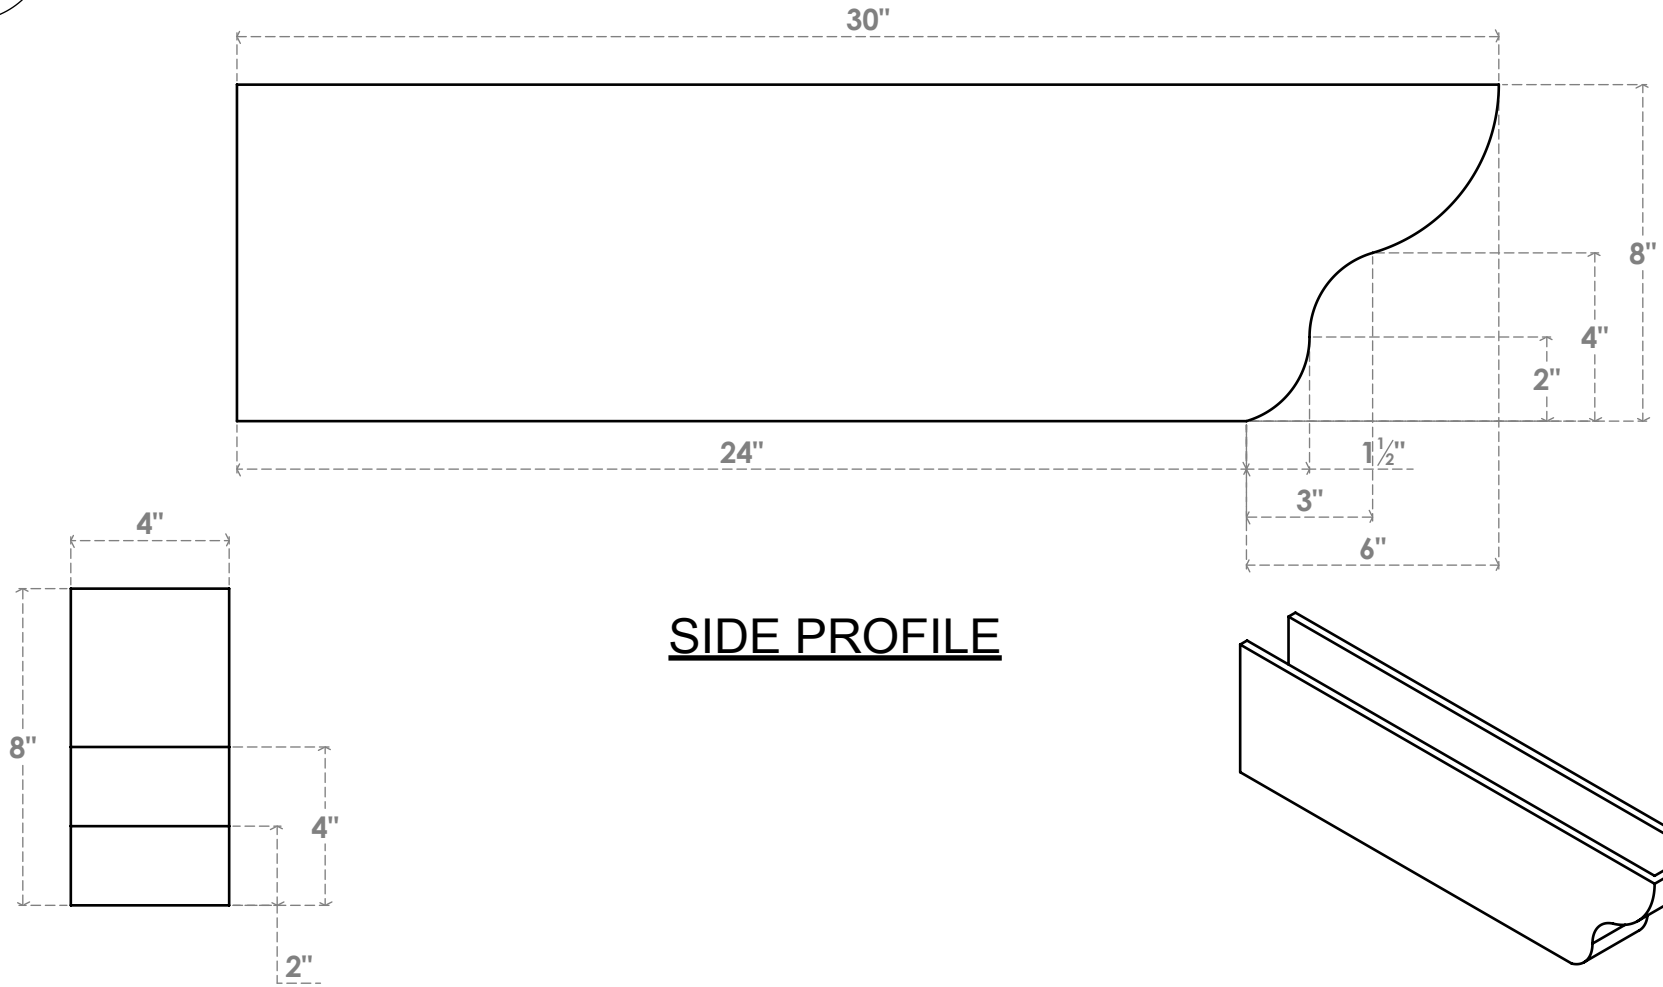

RFTP04X08X30GRN

4"W X 8"H X 30"L GREENSBORO ARCHITECTURAL GRADE PVC RAFTER TAIL

EKENA
MILLWORK
2300 WEST MAIN ST.
CLARKSVILLE, TX 75426
TOLL FREE: 866-607-0453
WWW.EKENAMILLWORK.COM

NOTES

1. INSTALLATION TO BE COMPLETED IN ACCORDANCE WITH MANUFACTURER'S SPECIFICATIONS.
2. DRAWING MAY NOT BE TO SCALE
3. THIS DRAWING IS INTENDED FOR DESIGN AND PLANNING PURPOSES ONLY.
4. ALL INFORMATION CONTAINED HEREIN WAS CURRENT AT THE TIME OF DEVELOPMENT BUT MUST BE REVIEWED AND APPROVED BY THE PRODUCT MANUFACTURER TO BE CONSIDERED ACCURATE.
5. ARCHITECTURAL GRADE PVC PRODUCTS ARE MADE FROM EXPANDED CELLULAR PVC AND COME NATURALLY WHITE BUT MAY BE PAINTED